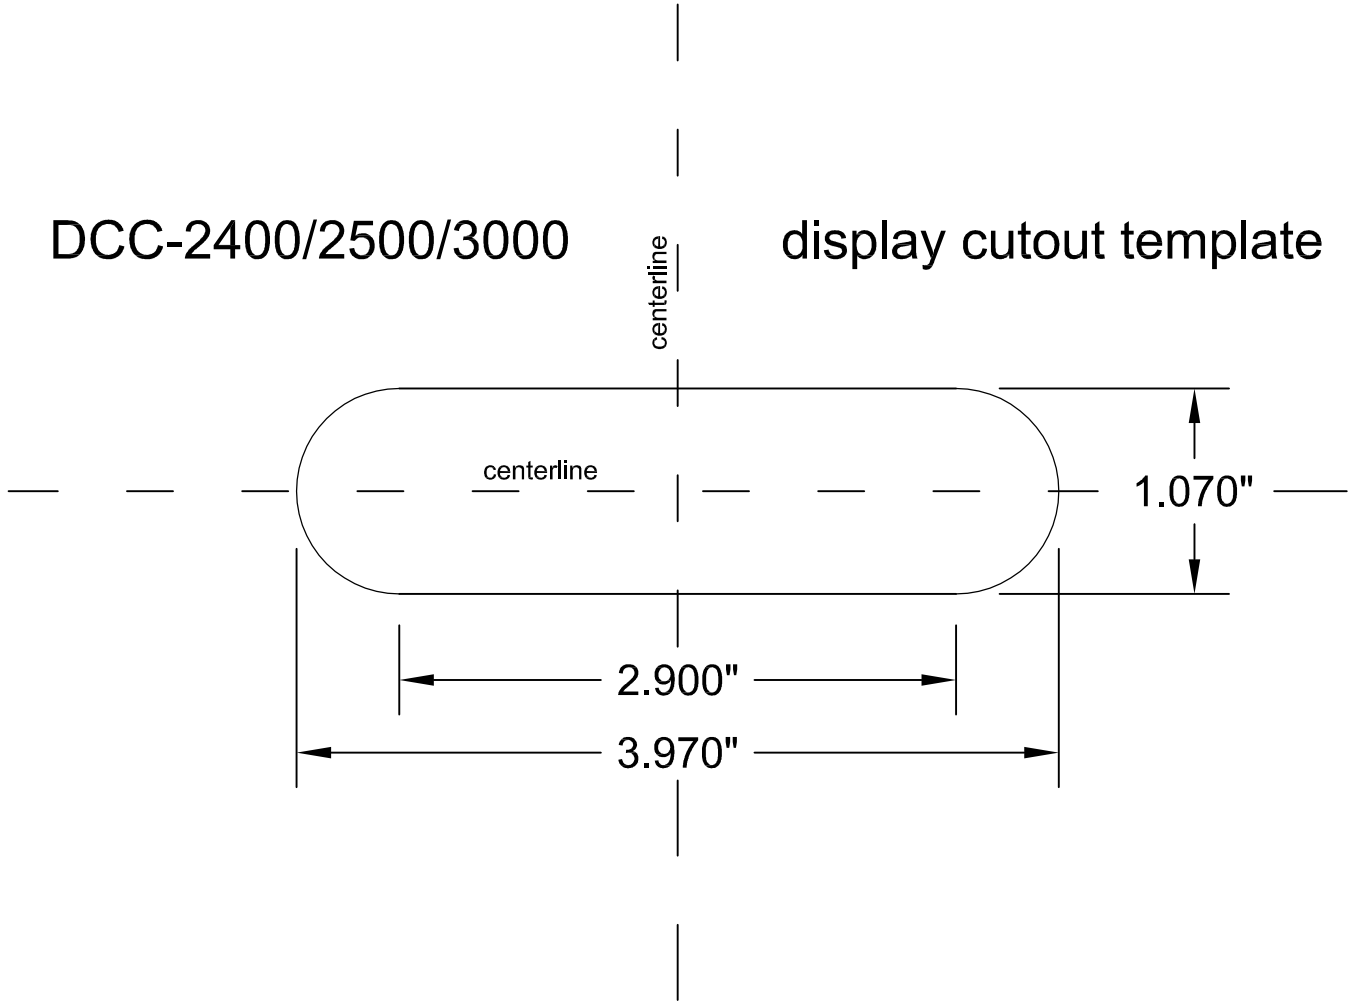

DCC-2400/2500/3000

display cutout template

Mounting diagram for
DCC-2400/2500/3000 display